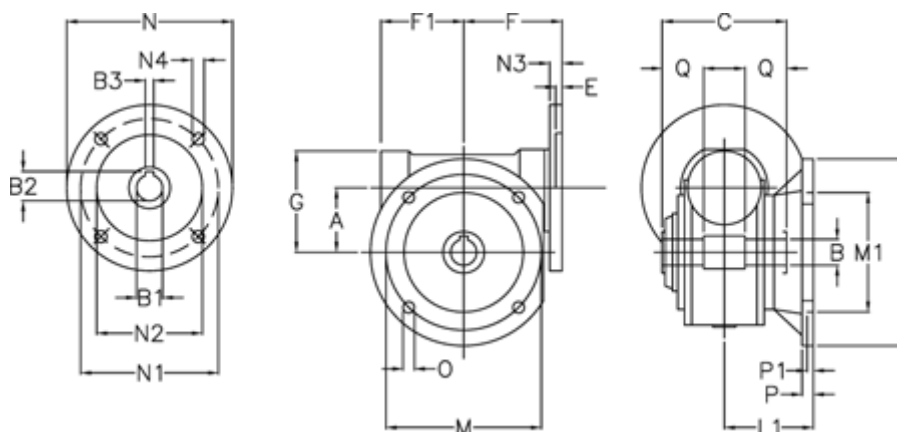

# Data Sheet

Article number: 390218504054510

Description: Worm gear  
VF 185-FC2-40-112B5, without lubrication

## Measures

A	= 185.4	F1	= 205	N2	= 180
B	= 60 H7	G	= 267	N3	= 16
B1	E7 = 28	L	= 400	N4	= 13
B2	= 31.3	L1	= 155.5	O	= 22
B3	H9 = 8	M	= 350	P	= 22
C	= 190	M1	= 280	P1	= 13
E	= 4	N	= 250	Q	= 65
F	= 217	N1	= 215		